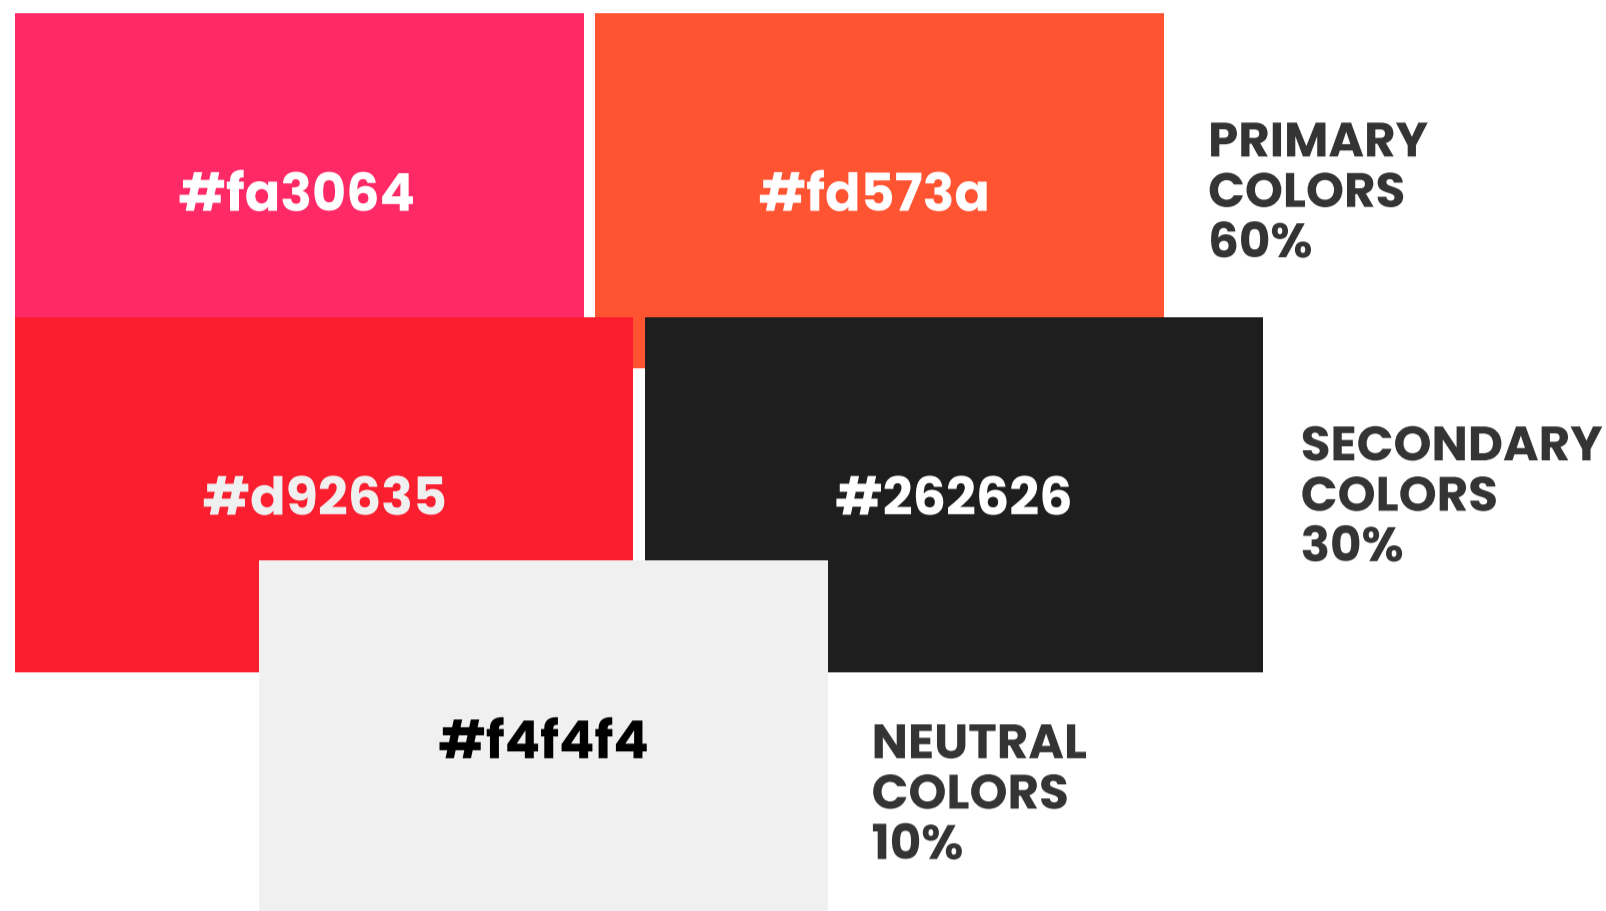

Component Library

UI COLOR CODE

COLORS

UI FONTS FAMILY

FONTS & TYPOGRAPHY

Poppins Family

Bold
Medium
Regular

Roboto Family

Bold
Medium
Regular

ICON STYLE
PNG

IMAGE
FORMAT JPG

**BUTTONS &
INPUTS**

Know More

Know More

Home page:- Banner Dimension - 1401px - 655px

Live Event page:- Banner Dimension - 1401px - 655px

ASDC Event page:- Banner Dimension - 1401px - 380px

LOGO - 164px - 64px

Industry Partners Logo - 295px - 152px

Training Partners Logo - 192px - 99px